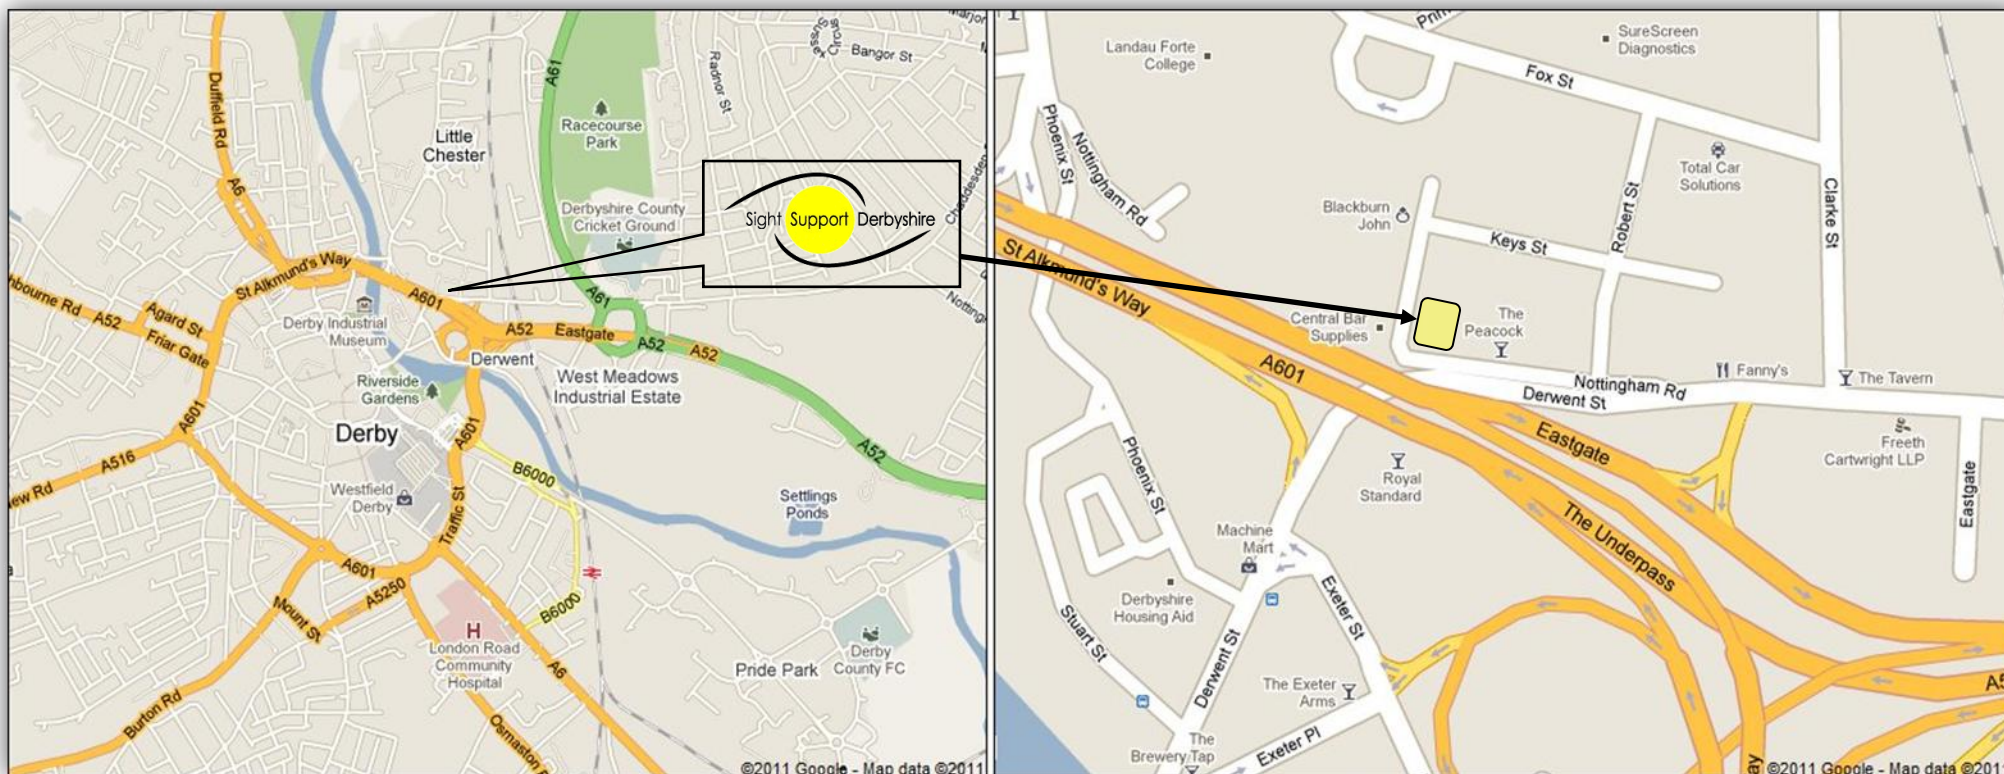

Sight Support Derbyshire Location Map

Sight Support Derbyshire Head Office

65-69 Nottingham Road

Derby

DE1 3QS

01332 292 262

enquiries@sightsupportderbyshire.org.uk